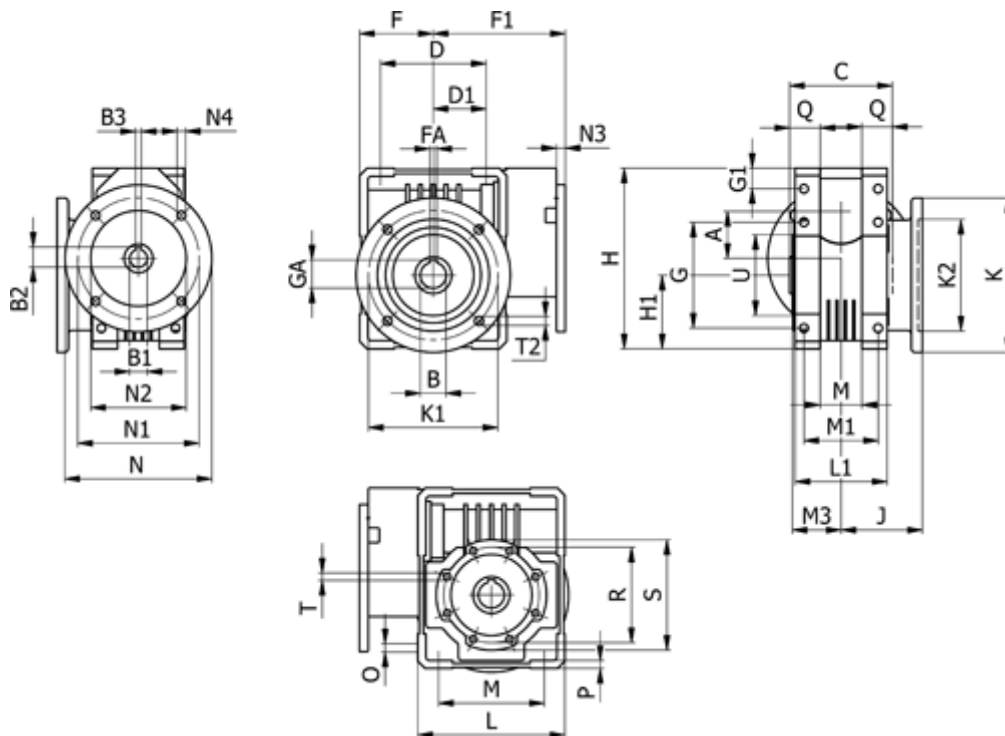

Article number: 392111003054510

Description: Worm gear
WR 110-UFC2-30-112B5, without lubrication

Measures

A = 110.10	E = 20	H = 308.0	M = 184	N4 = M12x13	U = 130
B = 42	E1 = 12	H1 = 125.0	M1 = 115	O = 14.0	
B1 E7 = 28	F = 125	J = 179.5	M2 = 69	P = 14	
B2 = 31.3	F1 = 213	K = 280	M3 = 73.0	Q = 45	
B3 H9 = 8	FA = 12	K1 = 230	N = 250	R = 165	
C = 155	G = 184	K2 = 170	N1 = 215	S = 200	
D = 174.0	G1 = 58.0	L = 250	N2 = 180	T = M12x19	
D1 = 82.0	GA = 45.3	L1 = 143	N3 = 13.0	T2 = 13.0	